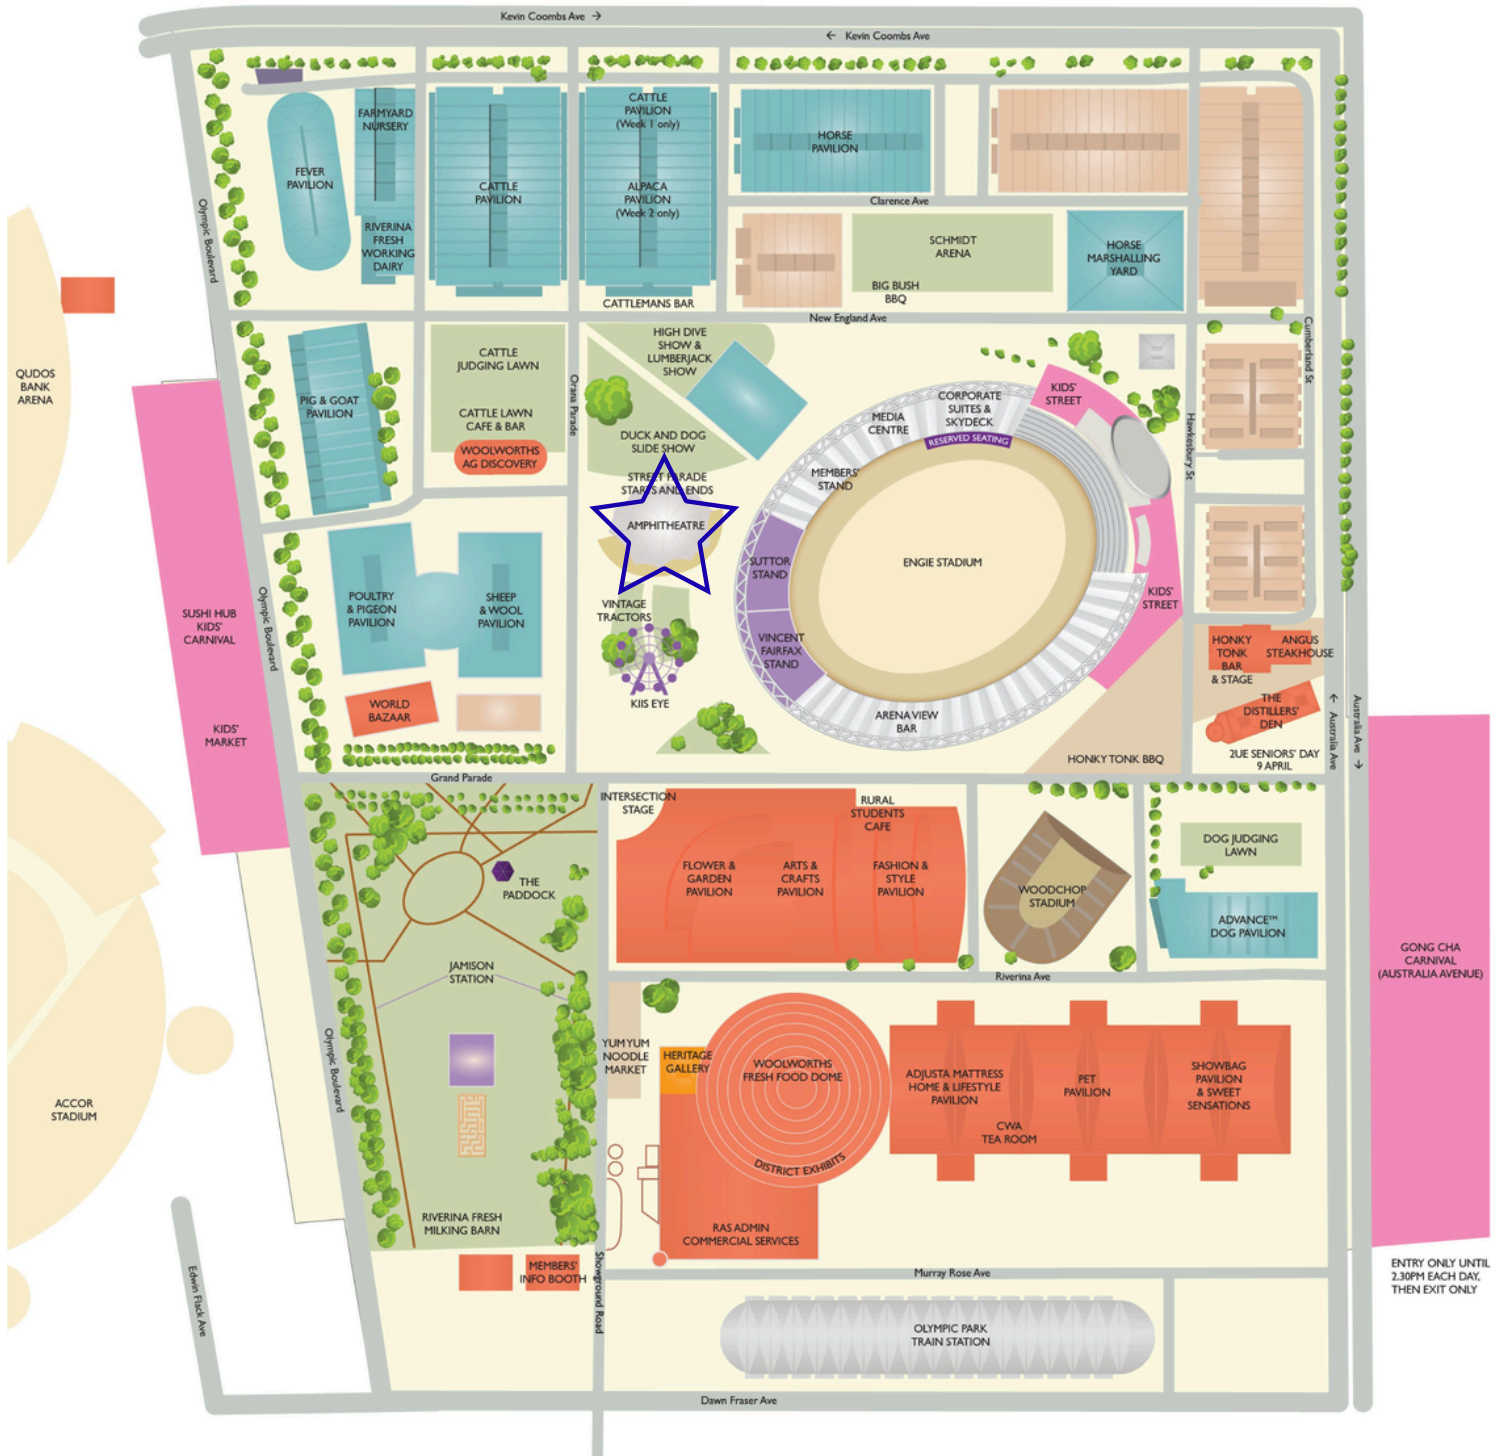

EASTER SHOW PERFORMANCE

The performance is at the Big Top Amphitheatre which is the same location as previous years. It is identified on the map with a star. ☆

When you arrive, look for the big Ferris Wheel and we will be meeting on the grass area nearby.